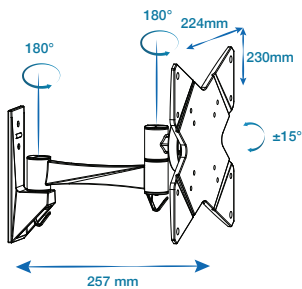

## DIMENSIONS

## CHARACTERISTICS

-  Max weight  
20 kg
-  Compatible size with  
From 23" to 42"
-  VESA  
75x75 / 100x100  
200x100 / 200x200
-  Rotation  
180°
-  Tilt  
+15° / -15°

## DIMENSIONS AND LOAD

Product Dimensions (W x H x Dmax): 224 x 230 x 257 mm  
Arm extension (Dmin/Dmax) : 97/257mm  
Suggested screen size Min / Max : *From 23" to 42"*  
Maximum load : 20kg / 44lbs

## CONDITIONING

Quantity / box: 1  
Type : *Color*  
Dimensions (W x H x D): 320 x 250 x 85 mm  
Net / gross weight : 1.3 / 1.8 kg