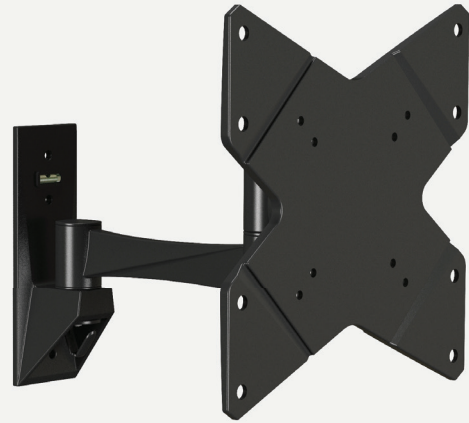

# JURA A2342-360X

## CHARACTERISTICS

-  Max weight  
20 kg
-  Compatible size with  
From 23" to 42"
-  VESA  
75x75 / 100x100  
200x100 / 200x200
-  Rotation  
180°
-  Tilt  
+15° / -15°

## DESIGN

Material: *Aluminum*  
Color: *Black*

## DIMENSIONS AND LOAD

Product Dimensions (W x H x Dmax): 224 x 230 x 257 mm  
Arm extension (Dmin/Dmax) : 97/257mm  
Suggested screen size Min / Max : *From 23" to 42"*  
Maximum load : 20kg / 44lbs