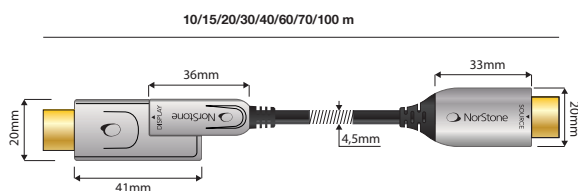

JURA HDMI 2.0 OPTICAL FIBER

Optical fiber

DIMENSIONS

DESCRIPTION

NorStone Jura HDMI 2.0 detachable optical fiber cable has been developed in order to meet HDMI 2.0 standards. It is therefore compatible with UHD/4K 60Hz HDR (2.0b=18g/sec), Full HD or 3D video formats up to 100m length, as well as high definition 7.1 in high definition. The cable is specially designed to be integrated into your cable ducts thanks to a detachable side.

DESIGN

Tip : Aluminium
Finish : Mat grey
Connector : 24k gold plated

CARACTÉRISTIC(S)

 Cuivre OFC 99,999%	 18 Gbits/s	 UHD 4K
 24k gold plated connector	 4K @ 60Hz	 Optical fiber
 Length up to 100 m	 HDR Support High Dynamic Range	 Compatible 7.1

SHEATH

Structure : 99,999% OFC copper + optical fiber
Finish : Black flexible sheath
Diamètre : 4,5mm

CONDITIONING

Quantity/box : 1
Type : Aluminium box
Dimensions (L x H x P) : 170 x 170 x 100mm
Weight N/G : 10m : 0,30/0,54kg
15m : 0,42/0,66kg
20m : 0,55/0,79kg
30m : 0,80/1,04kg
40m : 1,05/1,29kg
60m : 1,52/1,76kg
70m : 1,82/2,06kg
100m : 2,54/2,78kg